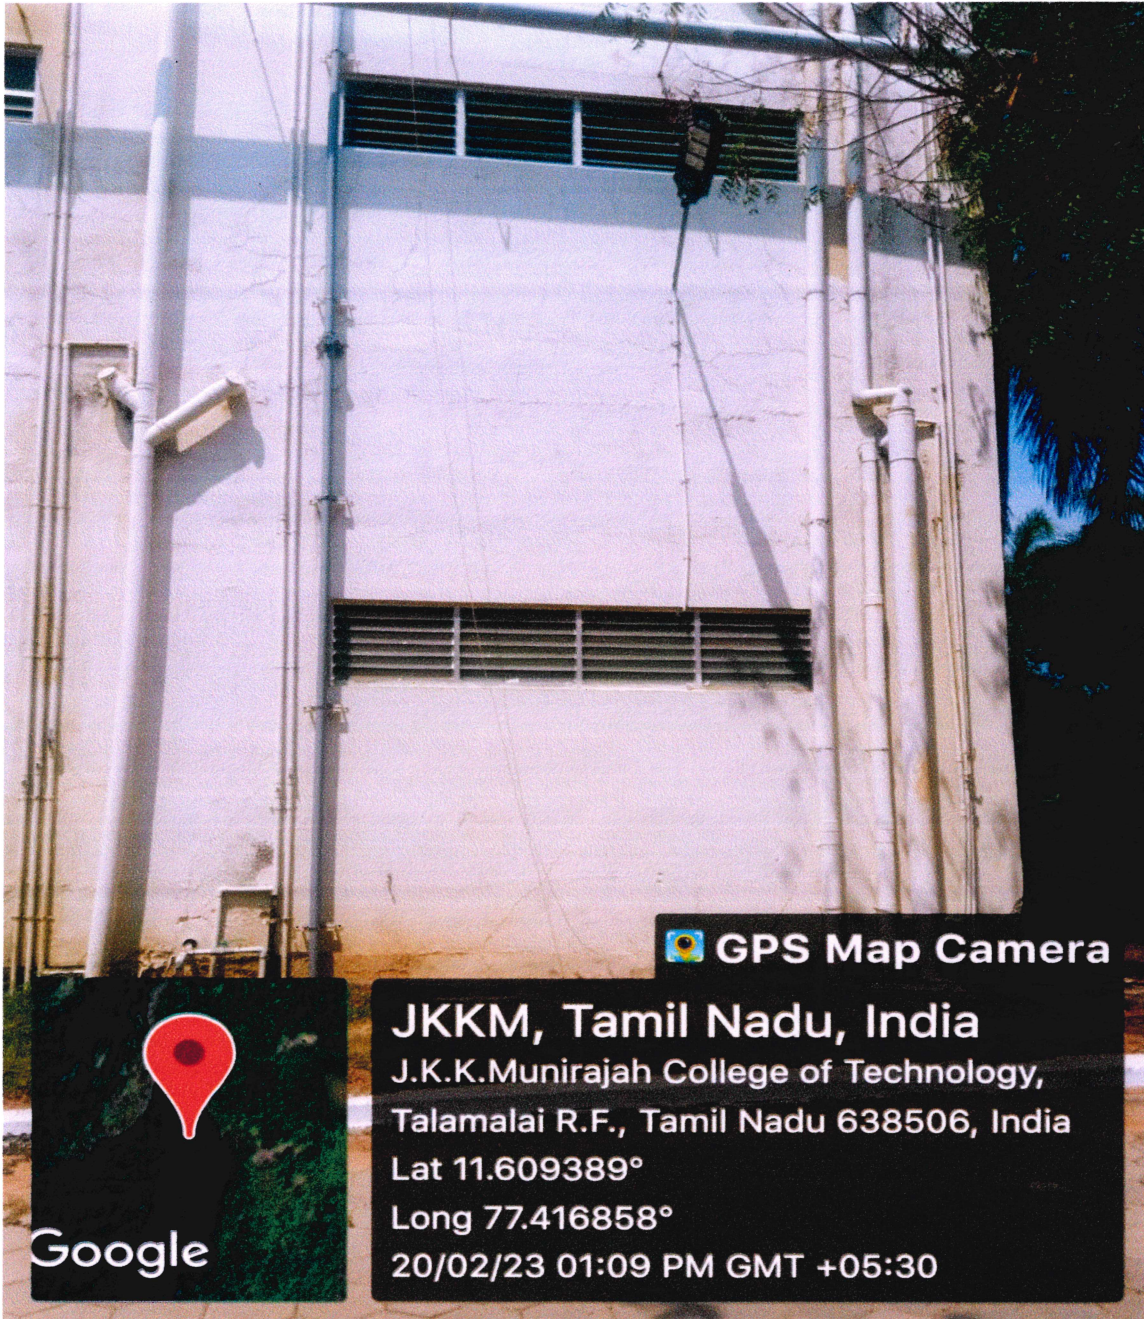

LIQUID WASTE MANAGEMENT

PHOTO OF LIQUID WASTE MANAGEMENT PIPE LINES

Principal
JKK Munirajah Institute of Health Sciences
College of Pharmacy, T.N.Palayam,
Gobi (TK), Erode (DT) - 638 506

JKK MUNIRAJAH INSTITUTE OF HEALTH SCIENCES COLLEGE OF PHARMACY