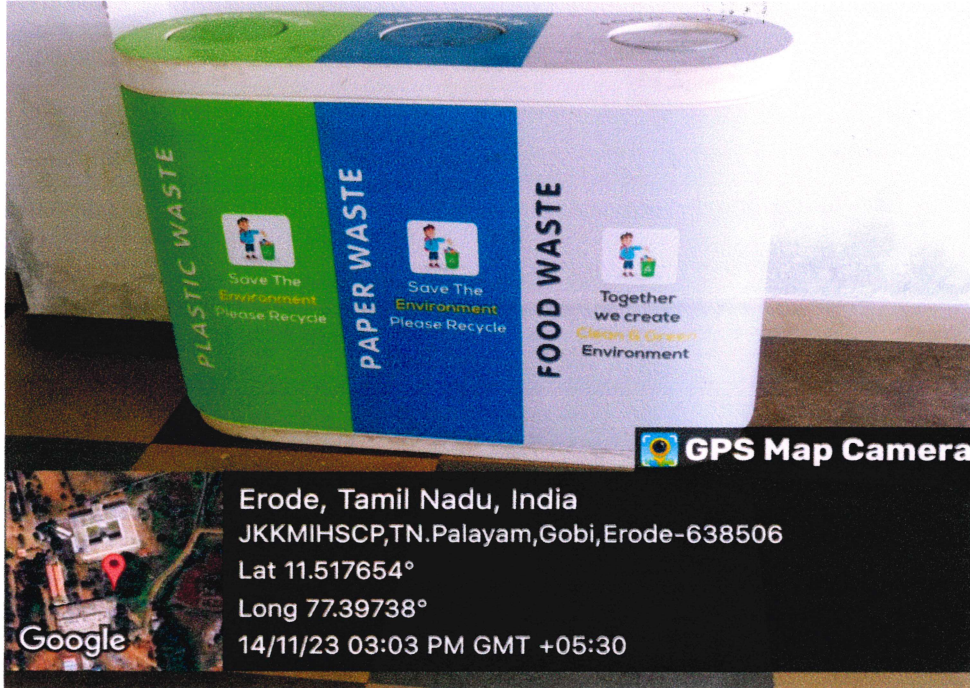

**MANAGEMENT OF
THE VARIOUS TYPES
OF DEGRADABLE AND
NON-DEGRADABLE
WASTE**

JKK MUNIRAJAH INSTITUTE OF HEALTH SCIENCES COLLEGE OF PHARMACY

(Approved by Tamil Nadu Govt. & Pharmacy Council of India - New Delhi, Affiliated to The Tamil Nadu Dr. M.G.R Medical University, Chennai)
Thookanaickenpalayam, Gobichettipalayam (TK), Erode (DT) - 638506, Tamil Nadu.